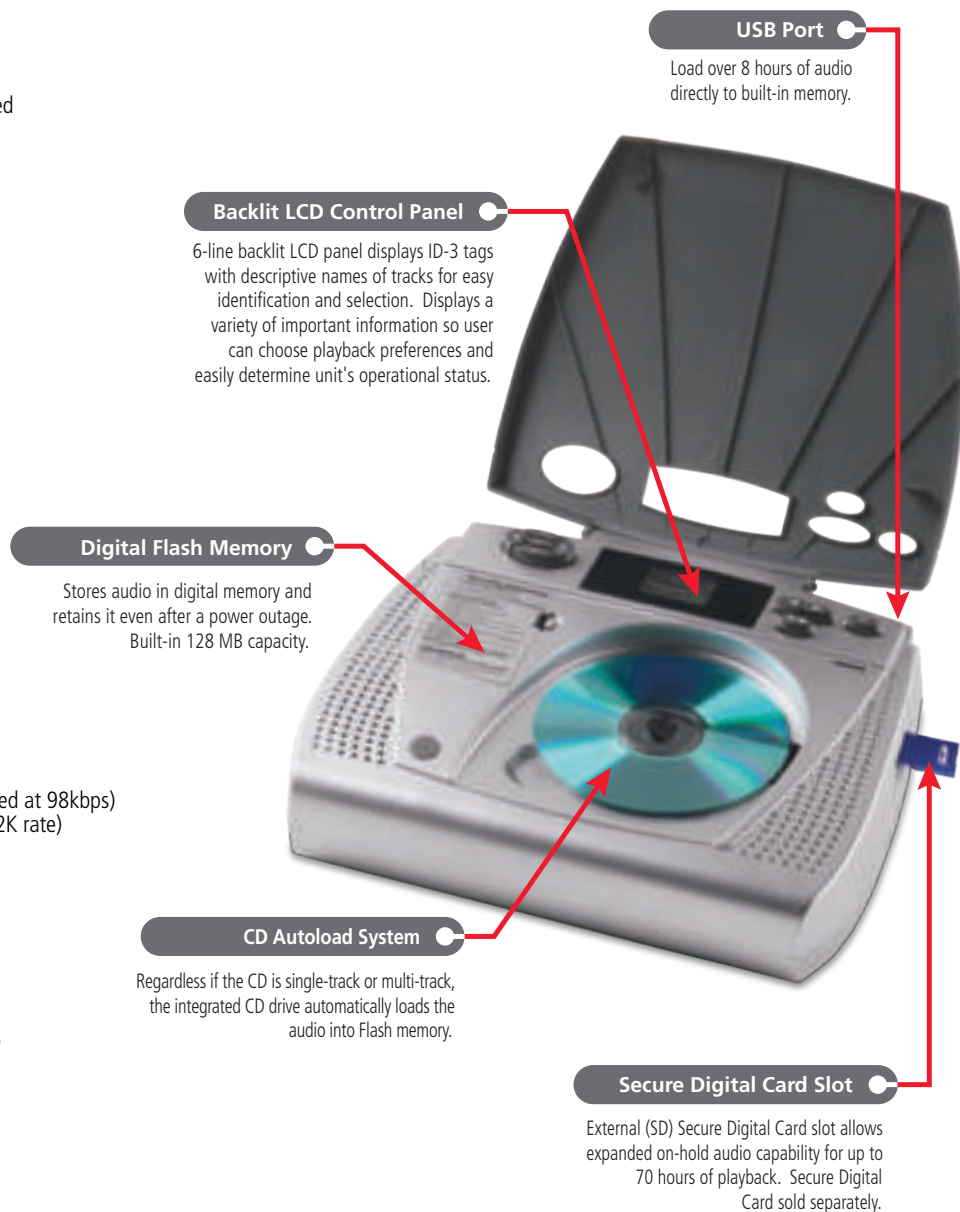

On-Hold Plus™ 7000 platinum series

For Use With PBX & Key Phone Systems

Specifications

■ Controls

Play/Stop
Select (up/down)
Menu
Volume (up/down)
Repeat Mode (one/all/shuffle)

■ Display

Playback Mode (play/stop)
Repeat Mode (one/all/shuffle)
Volume Setting
Internal Memory (on-board)
External Memory (SD Card)
ID3 Tag (track name 1 artist)
Running time of track and total track length
Track number playing and total number of tracks stored

■ Jacks

USB (1.1)
Audio Out (RCA)
SD Card
DC Power (12V)

■ Input

Integrated CD drive
USB
SD memory card slot

■ Output Power

8Ω - 4 volts peak-to-peak
600Ω - 8 volts peak-to-peak

■ Power

12VDC @ 1000MA
Source 110VAC, 60Hz UL/CSA power pack

■ Switches

Output impedance (8/600Ω)
Speaker (on/off)

■ Memory Capacity

Internal – 128 MB
External – Up to 1 GB (SD card)

■ Playback Capacity

Audio CD – 80 minutes
MP3 CD – 480 minutes
Internal memory – up to 128 MB (173 minutes sampled at 98kbps)
SD Card – up to 1 GB (4000 minutes at 32 kbps @ 32K rate)

■ Formats Supported

Via Integrated CD Drive:

- Audio CD
- MP3 Encoded CD

Via USB or SD Card:

- MP3
- WMA

■ Internal Conversion Sampling Rate

32kbps @ 32K

■ Physical

Size: 11 x 9" x 4.5" (LWD)
Weight: 4.5 lbs.

■ Includes

Digital Player/Recorder
MessageStudio™ Software
HoldTracks™ Audio CD
USB Cable
Audio Connector Cable
AC Power Adapter

the ULTIMATE in On-Hold Audio!

IntelliTouch
www.intellitouch.com

© IntelliTouch Communications. All rights reserved. Made in China.
On-Hold Plus, MessageStudio and HoldWare are registered trademarks of IntelliTouch.

.MP3
audio